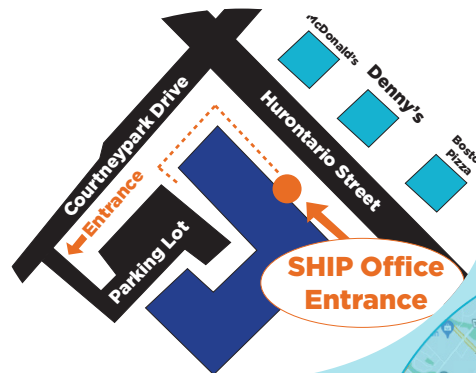

SHIP

Services and Housing
In the Province

We're moving!

Our new head office will be located at

**60 Courtneypark Drive West, Unit 2
Mississauga, ON, L5W 0B3**

**The office relocation will take effect on May 31st, 2022.
Please update your records accordingly.**

Centrally located on several bus routes

Open space for staff, community partners,
clients, and families to come together

An accessible location providing inclusion
and safety for all

For more information,
please contact us at
+1-905-795-8742,
or **info@shipshey.ca**
or visit us at
www.shipshey.ca

60 Courtneypark Drive West is located on
the southwest corner at the Hurontario Street
intersection, just north of the 401 and just
south of Derry Road.